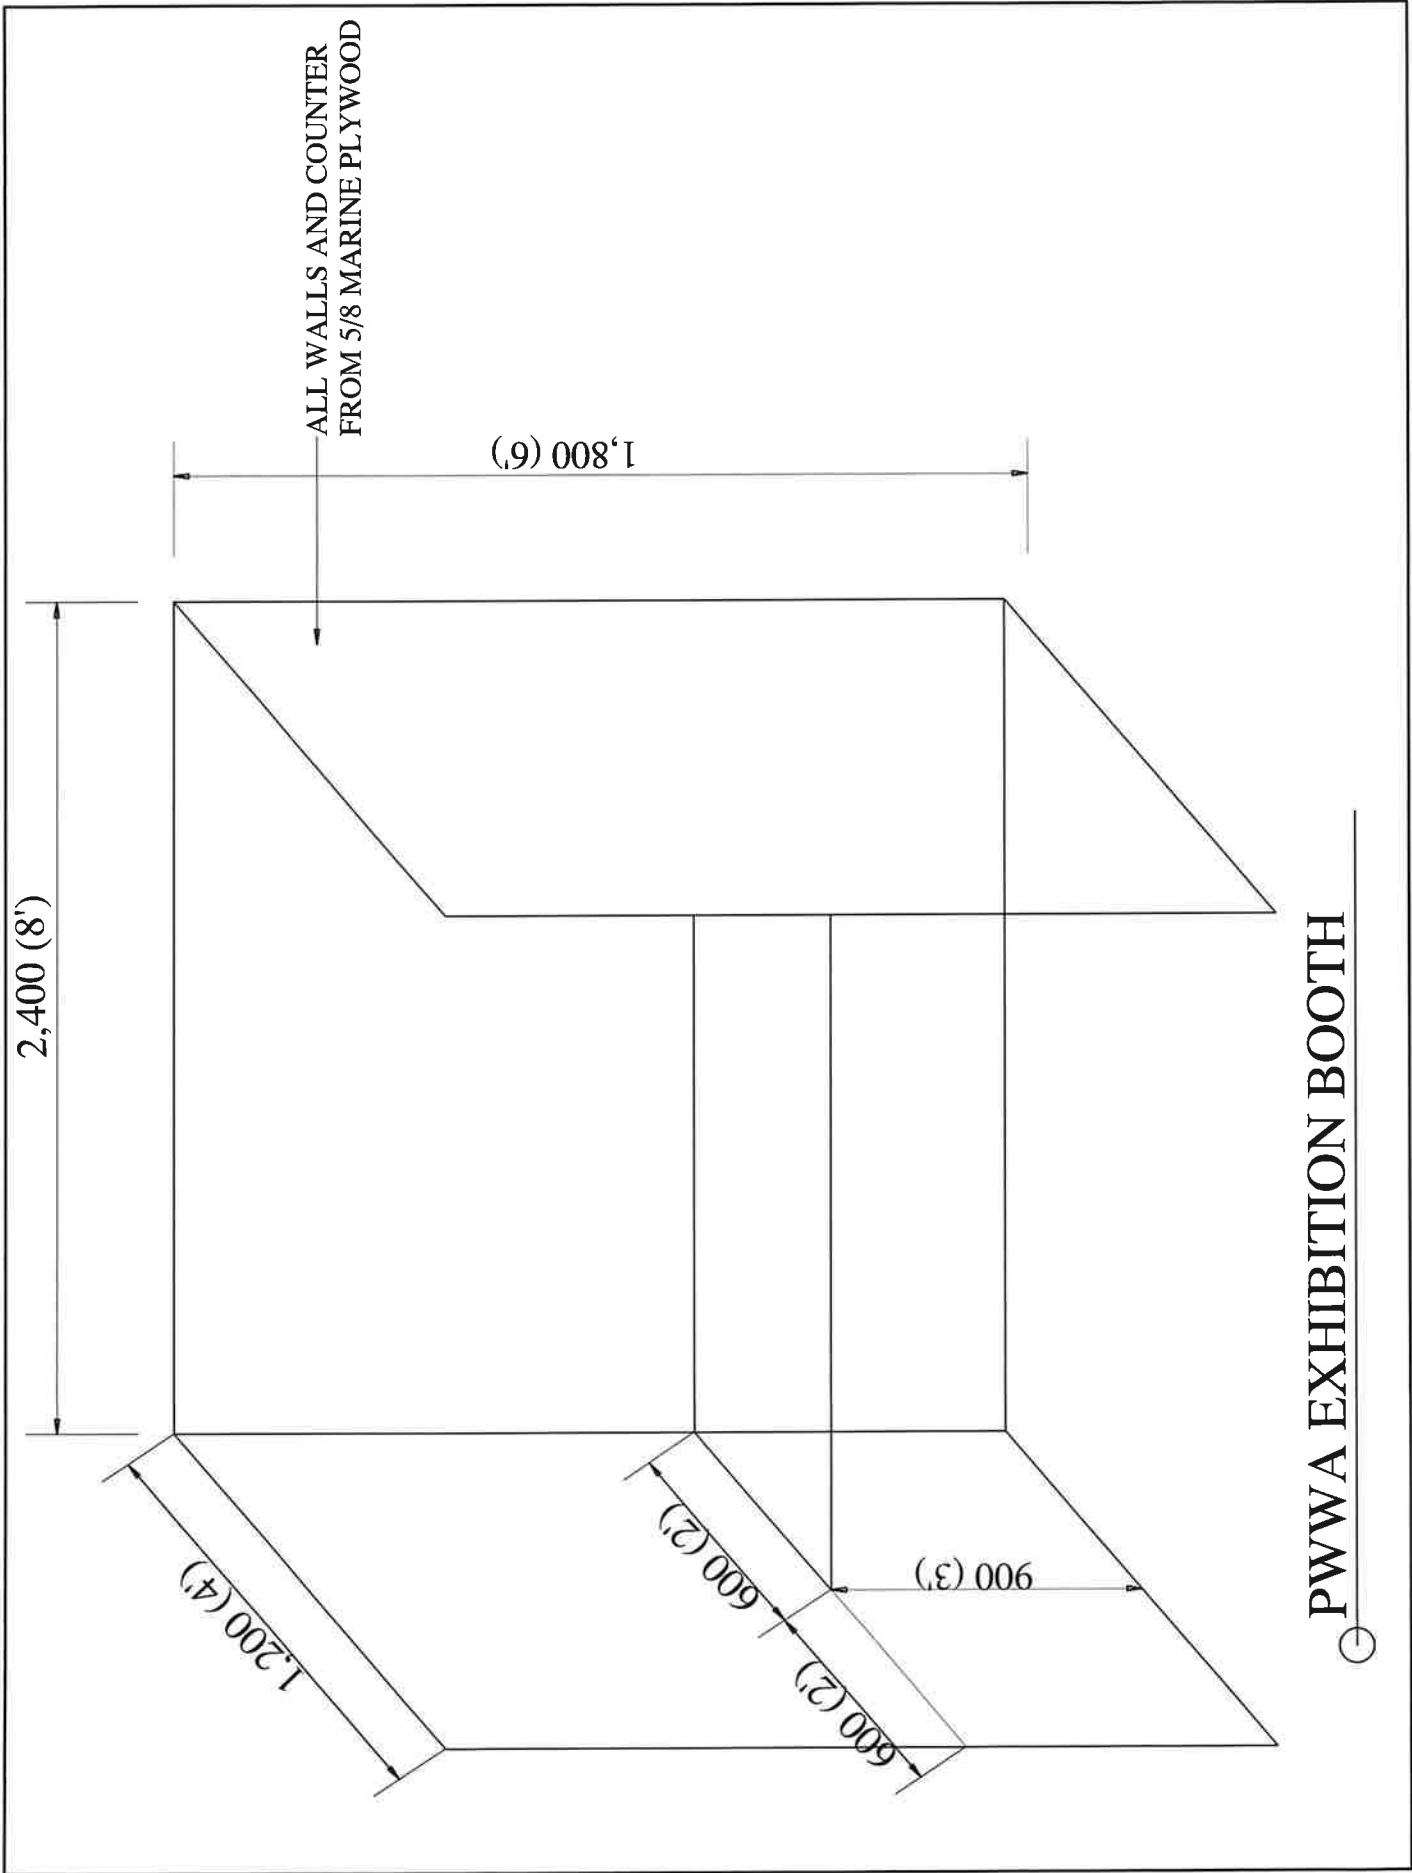

2,400 (8')

1,200 (4')

1,800 (6')

ALL WALLS AND COUNTER
FROM 5/8 MARINE PLYWOOD

900 (3')

600 (2')

600 (2')

PWWA EXHIBITION BOOTH

OUTSIDE GARDEN LOBBY CAN ALSO BE SET UP FOR MORNING /AFTERNOON TEA